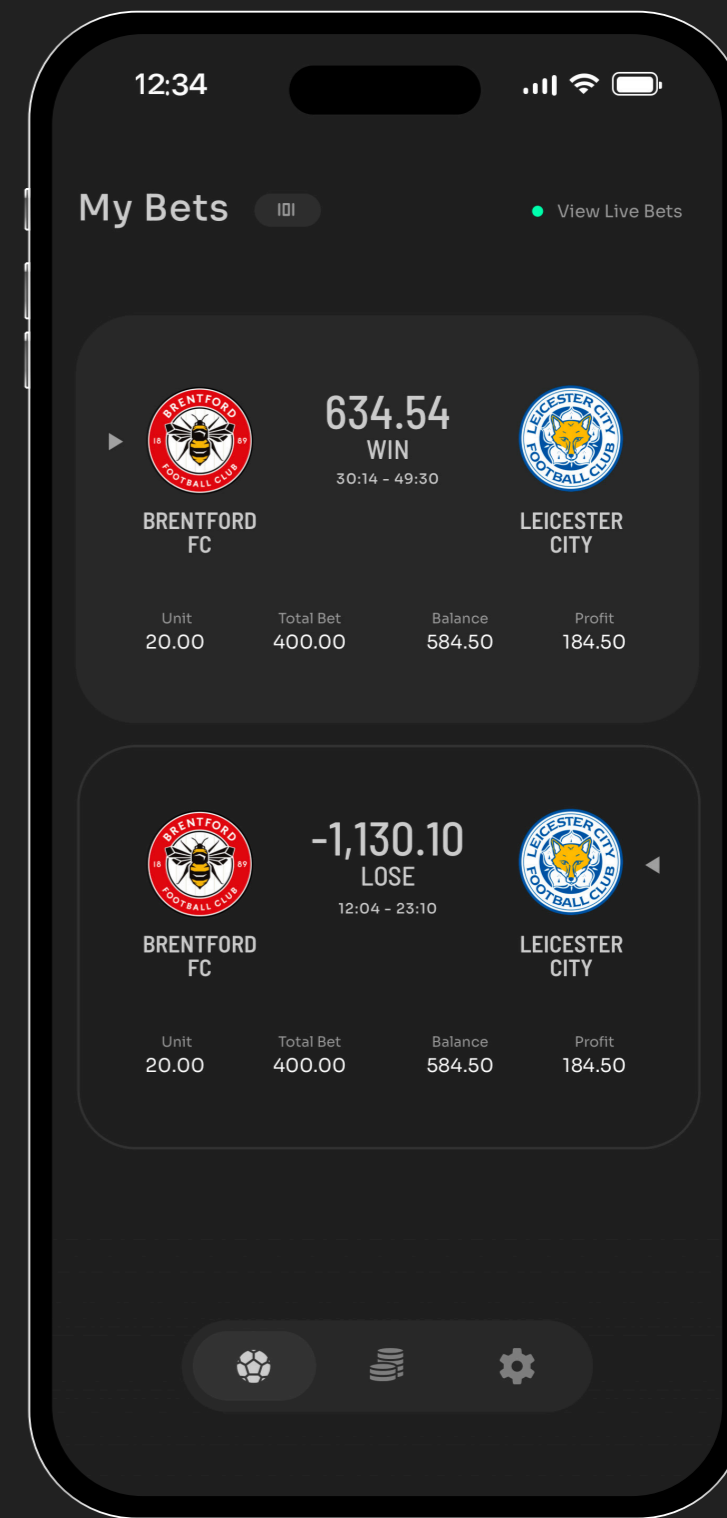

Matches Screen - Infinite Carousel View

Matches Screen - List View

Bet Screen - Compact View

Bet Screen - Expanded View

Match Screen - Before Bet

Matches Screen - After Bet

Bet Screen - Bet Info Expanded, Chart Tapped

Bet Screen - Live Stream Expanded

Matches Screen - Points Battle View

Settings Screen

Information Modal

Auto Cash Out Modal

My Bets Screen - Infinite Carousel View

My Bets Screen - List View

My Bets - History - Infinite Carousel View

My Bets - History - List View