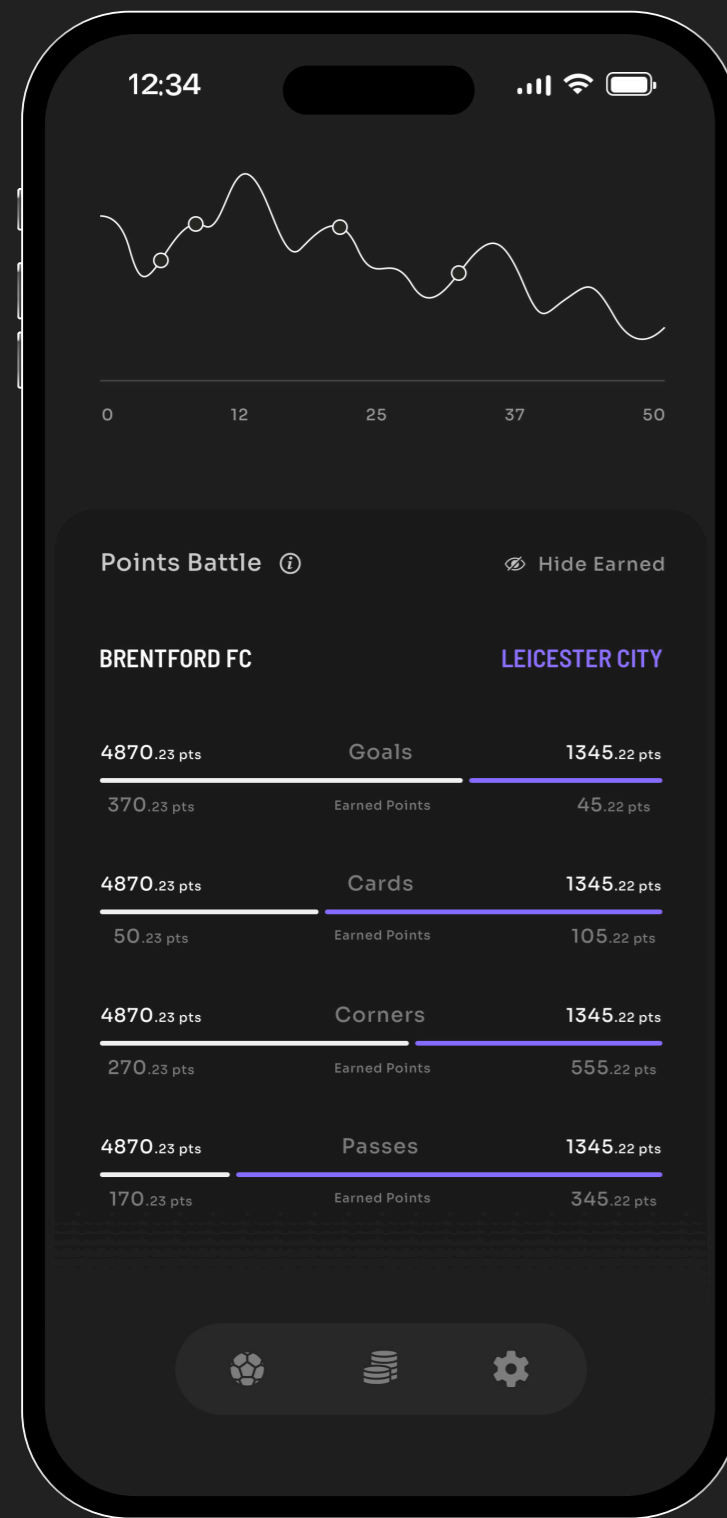

Matches Screen - Infinite Carousel View

Matches Screen - List View

Bet Screen - Compact View

Bet Screen - Expanded View

Match Screen - Before Bet

Matches Screen - After Bet

Bet Screen - Bet Info Expanded, Chart Tapped

Bet Screen - Live Stream Expanded

Matches Screen - Points Battle View

Settings Screen

Information Modal

Auto Cash Out Modal

My Bets Screen - Infinite Carousel View

My Bets Screen - List View

My Bets - History - Infinite Carousel View

My Bets - History - List View