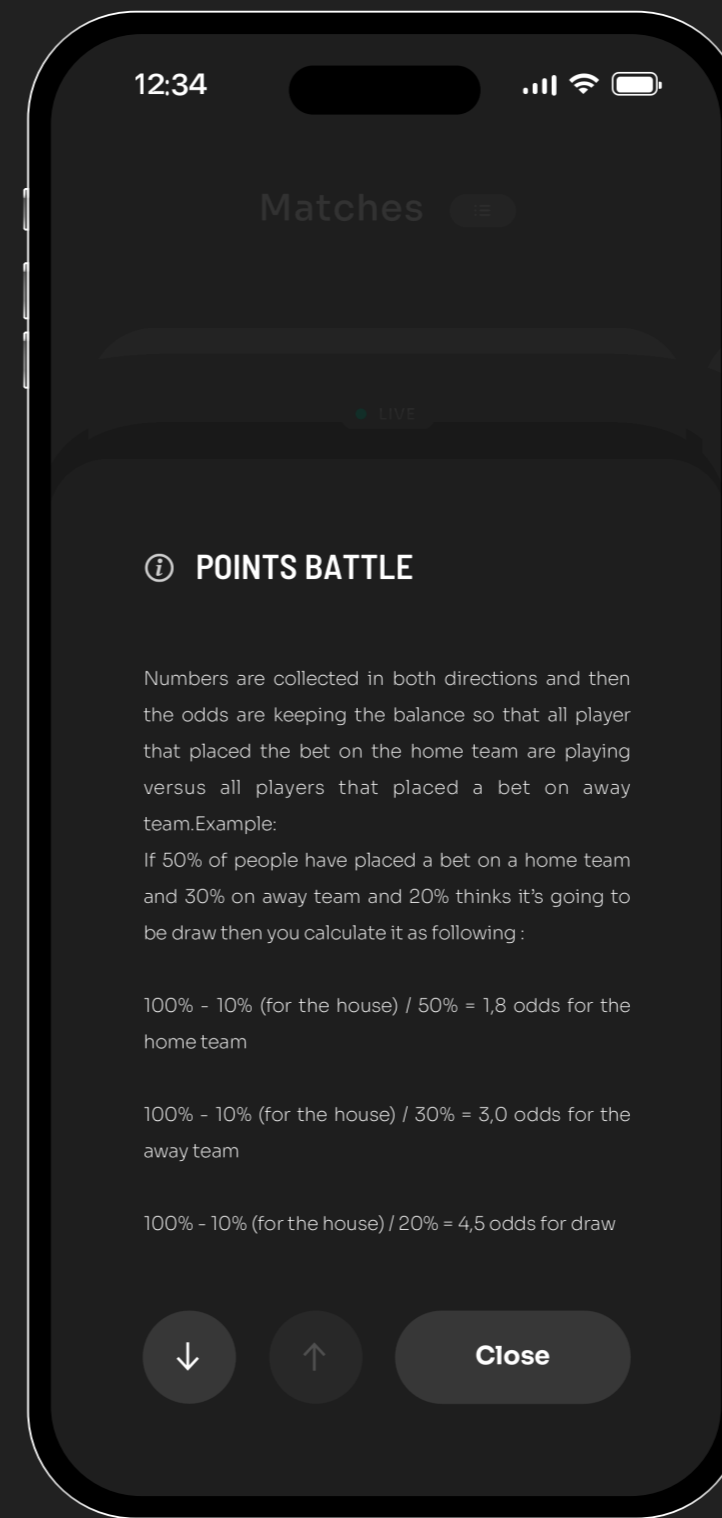

Matches Screen - Infinite Carousel View

Matches Screen - List View

Bet Screen - Compact View

Bet Screen - Expanded View

Match Screen - Before Bet

Matches Screen - After Bet

Bet Screen - Bet Info Expanded, Chart Tapped

Bet Screen - Live Stream Expanded

Matches Screen - Points Battle View

Settings Screen

Information Modal

Auto Cash Out Modal

My Bets Screen - Infinite Carousel View

My Bets Screen - List View

My Bets - History - Infinite Carousel View