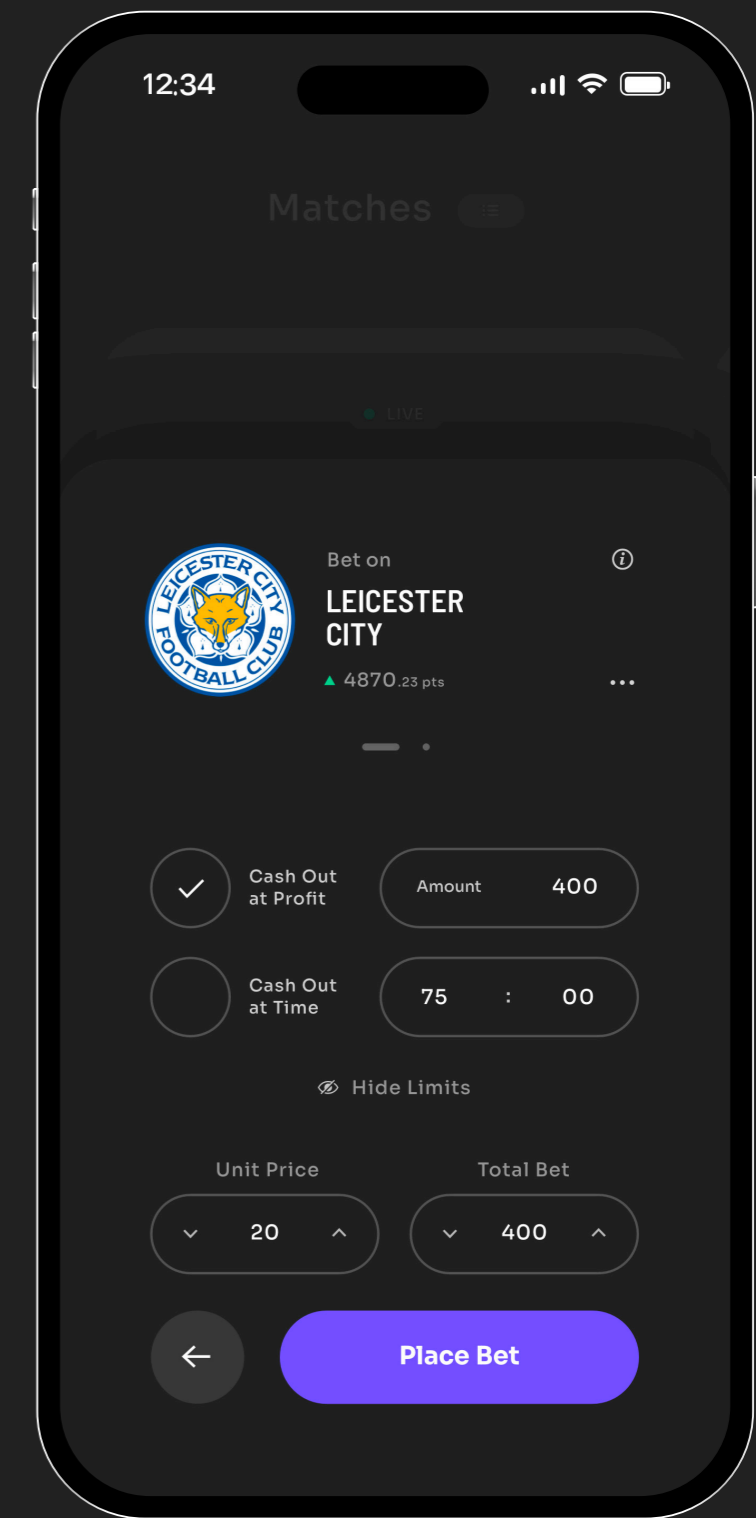

Matches Screen - Infinite Carousel View

Matches Screen - List View

Bet Screen - Compact View

Bet Screen - Expanded View

Match Screen - Before Bet

Matches Screen - After Bet

Bet Screen - Bet Info Expanded, Chart Tapped

Bet Screen - Live Stream Expanded

Matches Screen - Points Battle View

Settings Screen

Information Modal

Auto Cash Out Modal

My Bets Screen - Infinite Carousel View

My Bets Screen - List View

My Bets - History - Infinite Carousel View