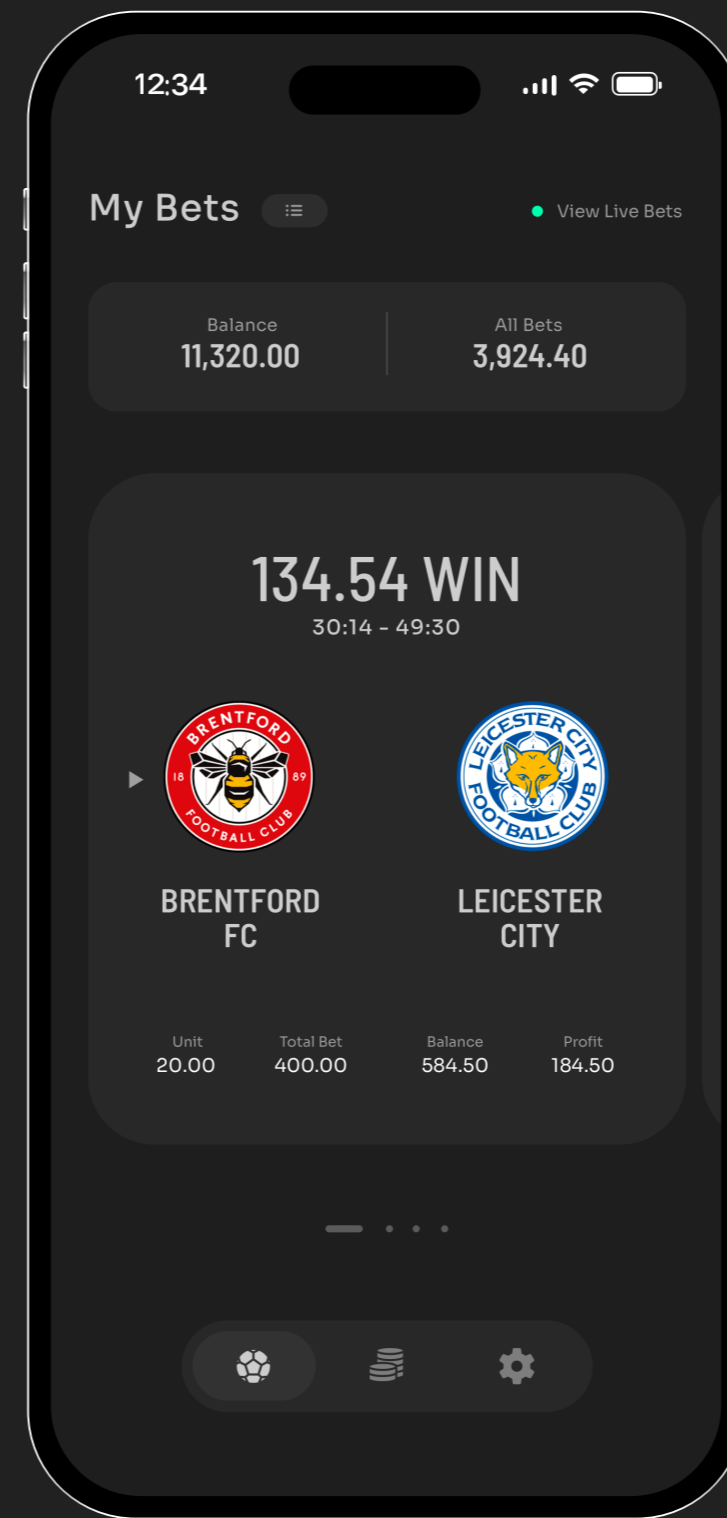

Matches Screen - Infinite Carousel View

Matches Screen - List View

Bet Screen - Compact View

Bet Screen - Expanded View

Match Screen - Before Bet

Matches Screen - After Bet

Bet Screen - Bet Info Expanded, Chart Tapped

Bet Screen - Live Stream Expanded

Matches Screen - Points Battle View

Settings Screen

Information Modal

Auto Cash Out Modal

My Bets Screen - Infinite Carousel View

My Bets Screen - List View

My Bets - History - Infinite Carousel View

My Bets - History - List View