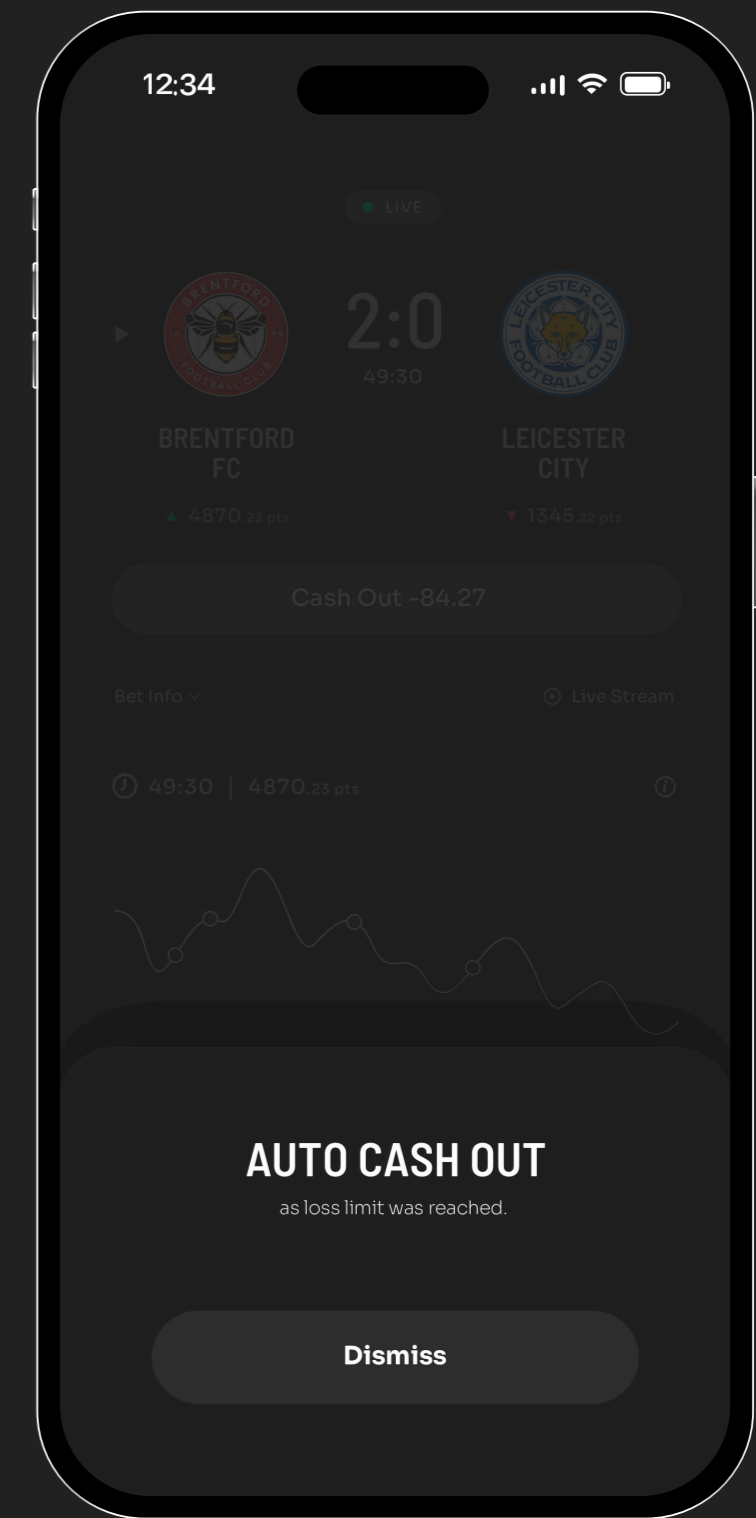

Matches Screen - Infinite Carousel View

Matches Screen - List View

Bet Screen - Compact View

Bet Screen - Expanded View

Match Screen - Before Bet

Matches Screen - After Bet

Bet Screen - Bet Info Expanded, Chart Tapped

Bet Screen - Live Stream Expanded

Matches Screen - Points Battle View

Settings Screen

Information Modal

Auto Cash Out Modal

My Bets Screen - Infinite Carousel View

My Bets Screen - List View

My Bets - History - Infinite Carousel View

My Bets - History - List View