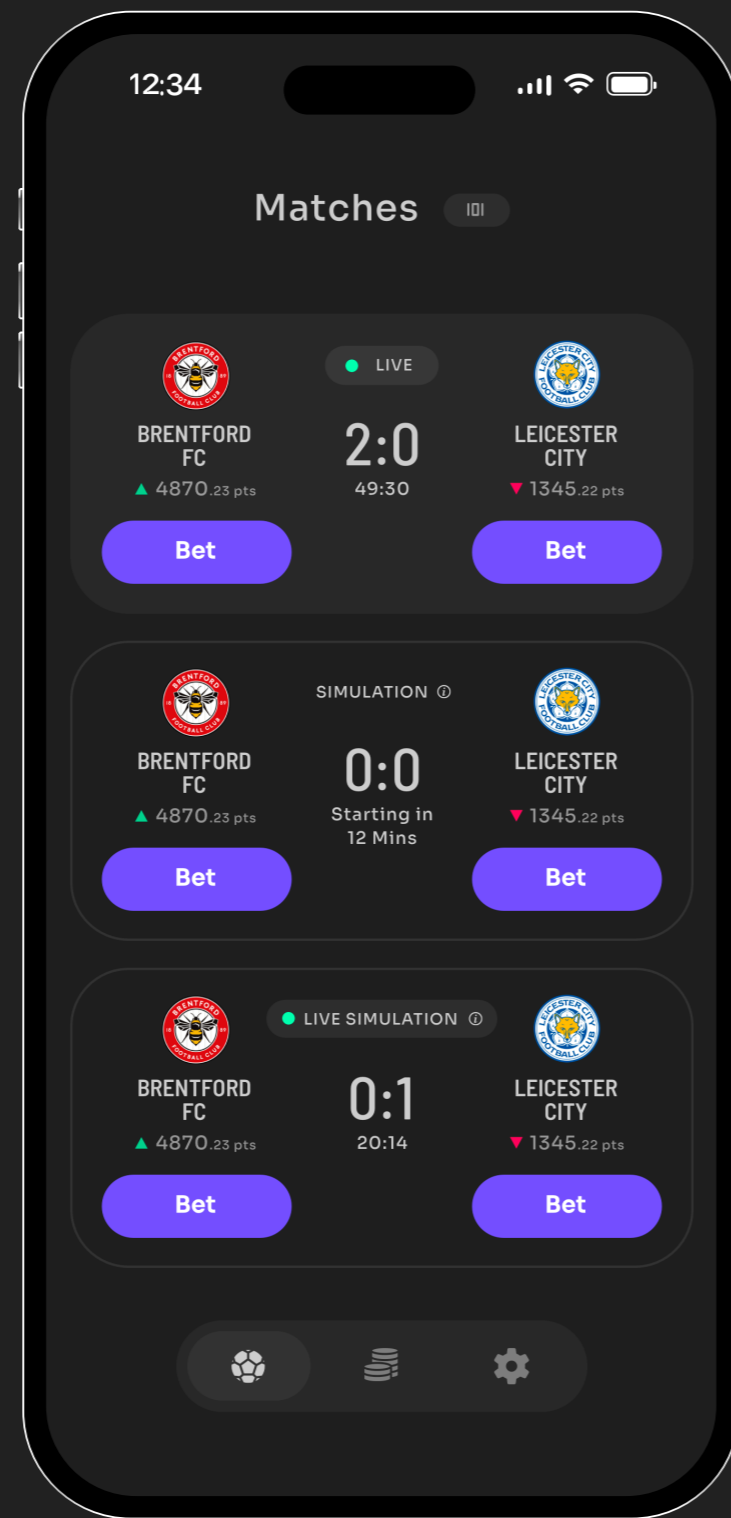

Matches Screen - Infinite Carousel View

Matches Screen - List View

Bet Screen - Compact View

Bet Screen - Expanded View

Match Screen - Before Bet

Matches Screen - After Bet

Bet Screen - Bet Info Expanded, Chart Tapped

Bet Screen - Live Stream Expanded

Matches Screen - Points Battle View

Settings Screen

Information Modal

Auto Cash Out Modal

My Bets Screen - Infinite Carousel View

My Bets Screen - List View

My Bets - History - Infinite Carousel View

My Bets - History - List View