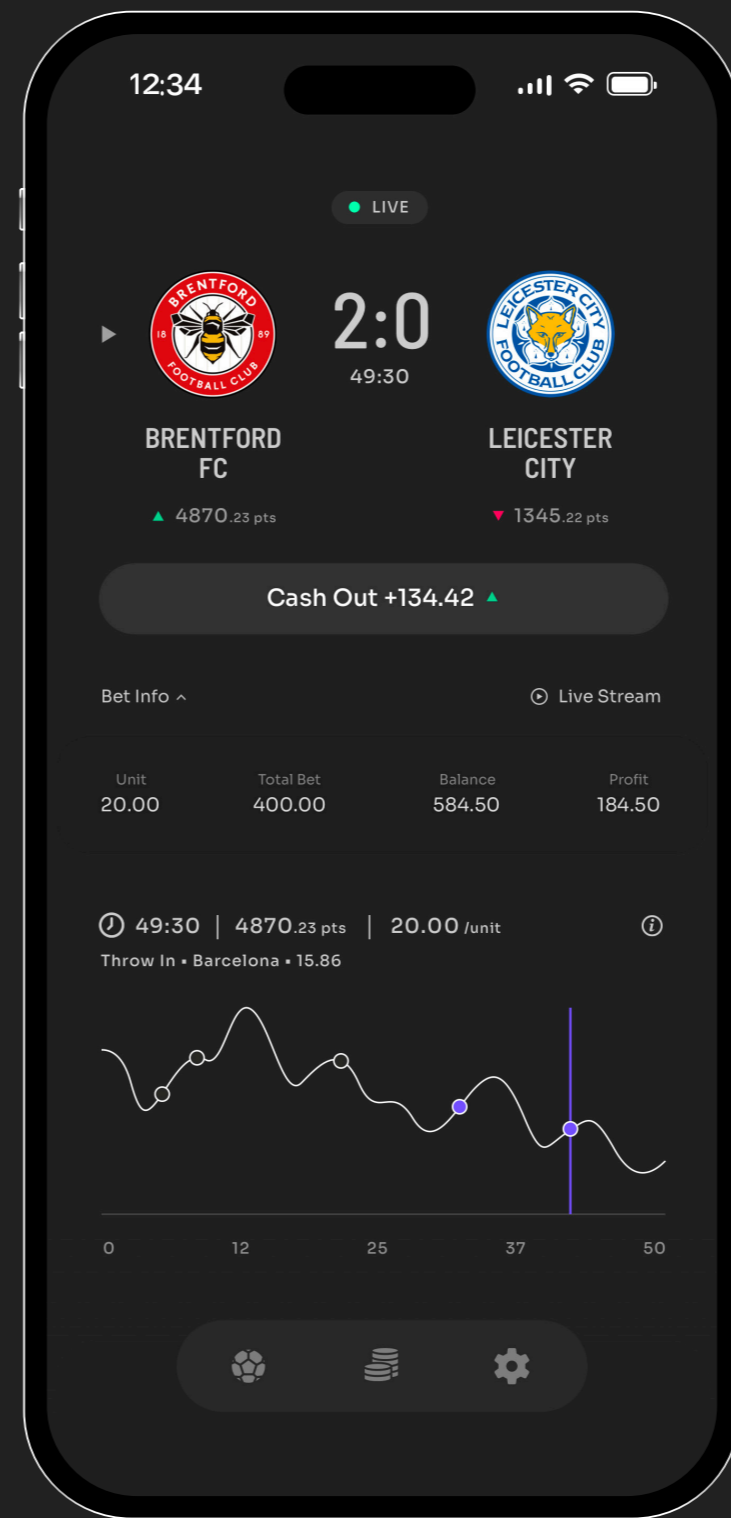

Matches Screen - Infinite Carousel View

Matches Screen - List View

Bet Screen - Compact View

Bet Screen - Expanded View

Match Screen - Before Bet

Matches Screen - After Bet

Bet Screen - Bet Info Expanded, Chart Tapped

Bet Screen - Live Stream Expanded

Matches Screen - Points Battle View

Settings Screen

Information Modal

Auto Cash Out Modal

My Bets Screen - Infinite Carousel View

My Bets Screen - List View

My Bets - History - Infinite Carousel View