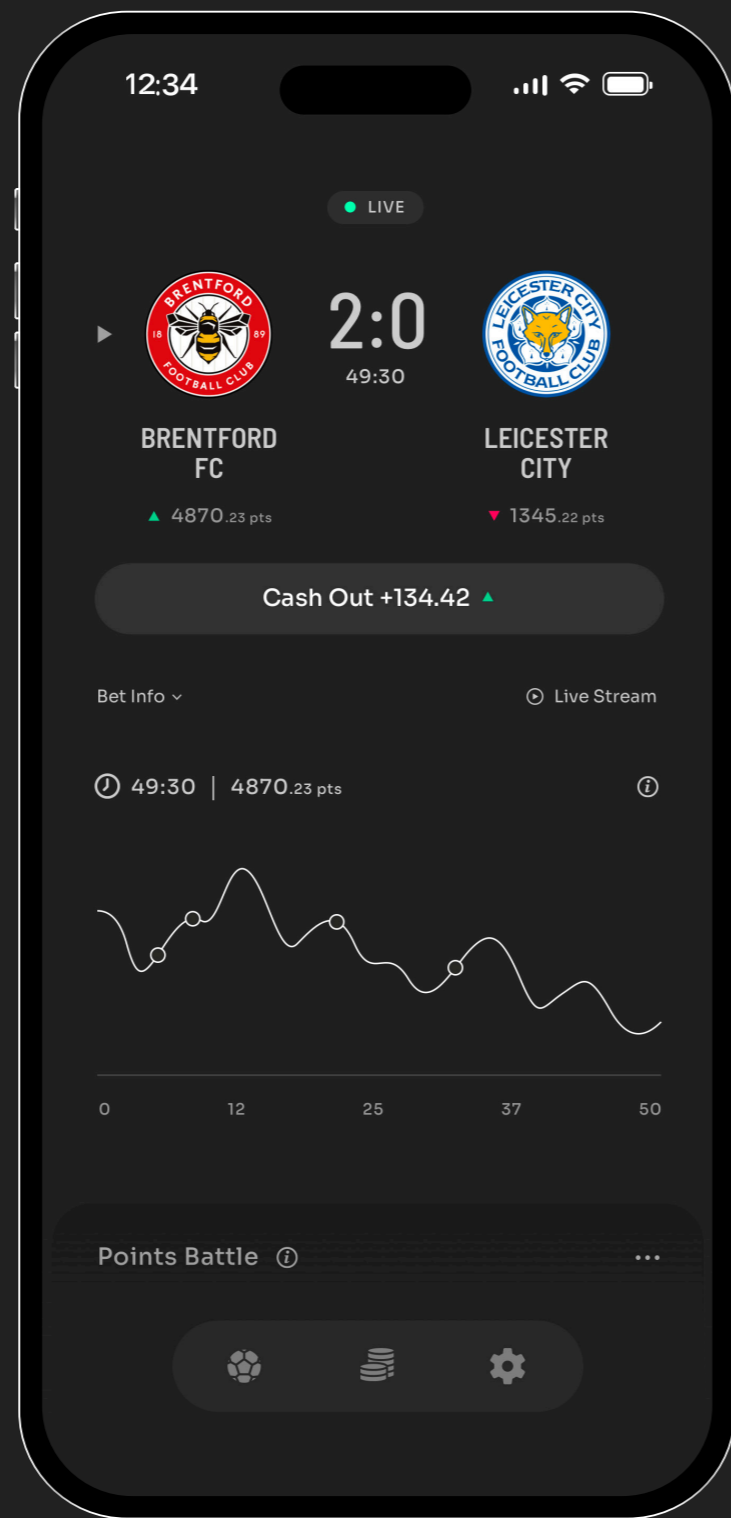

Matches Screen - Infinite Carousel View

Matches Screen - List View

Bet Screen - Compact View

Bet Screen - Expanded View

Match Screen - Before Bet

Matches Screen - After Bet

Bet Screen - Bet Info Expanded, Chart Tapped

Bet Screen - Live Stream Expanded

Matches Screen - Points Battle View

Settings Screen

Information Modal

Auto Cash Out Modal

My Bets Screen - Infinite Carousel View

My Bets Screen - List View

My Bets - History - Infinite Carousel View