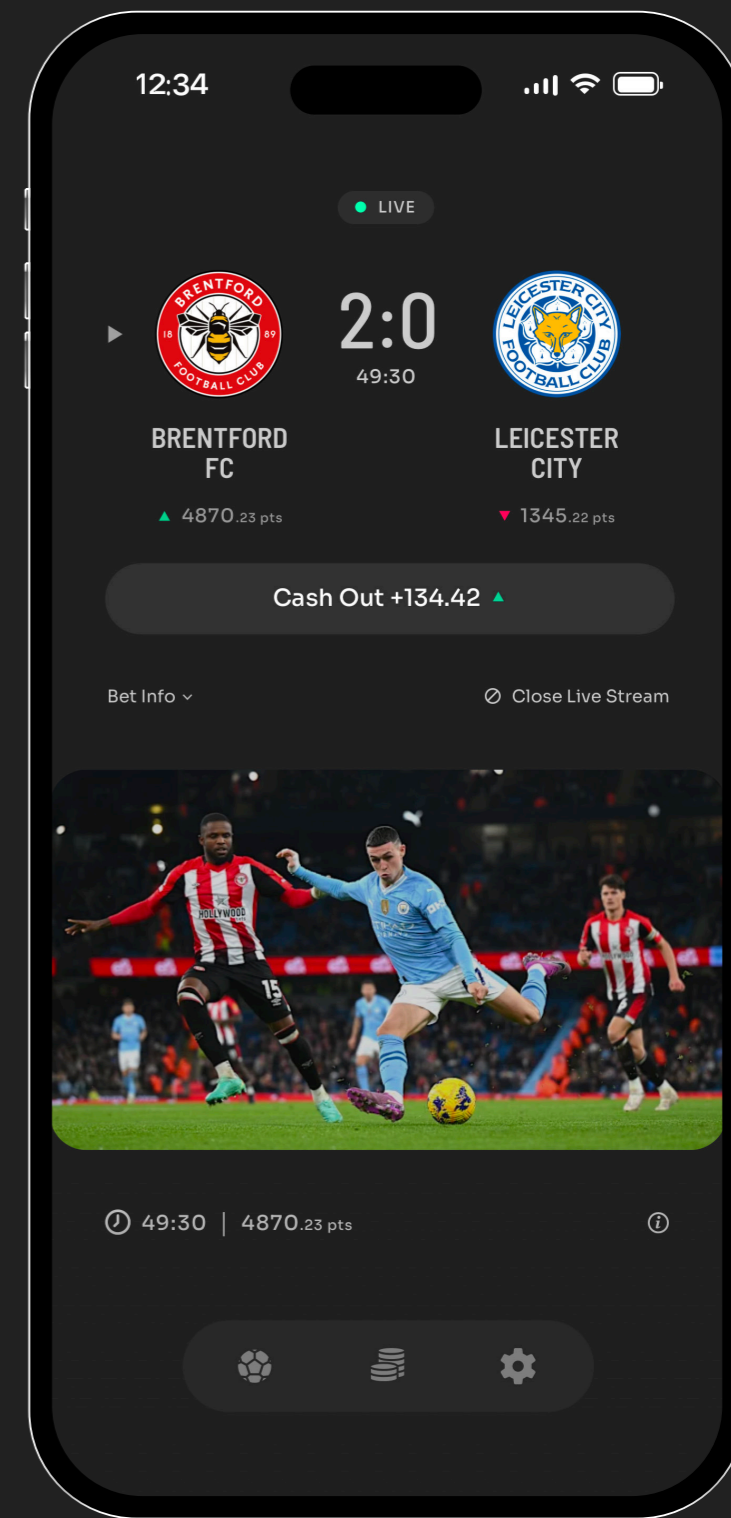

Matches Screen - Infinite Carousel View

Matches Screen - List View

Bet Screen - Compact View

Bet Screen - Expanded View

Match Screen - Before Bet

Matches Screen - After Bet

Bet Screen - Bet Info Expanded, Chart Tapped

Bet Screen - Live Stream Expanded

Matches Screen - Points Battle View

Settings Screen

Information Modal

Auto Cash Out Modal

My Bets Screen - Infinite Carousel View

My Bets Screen - List View

My Bets - History - Infinite Carousel View