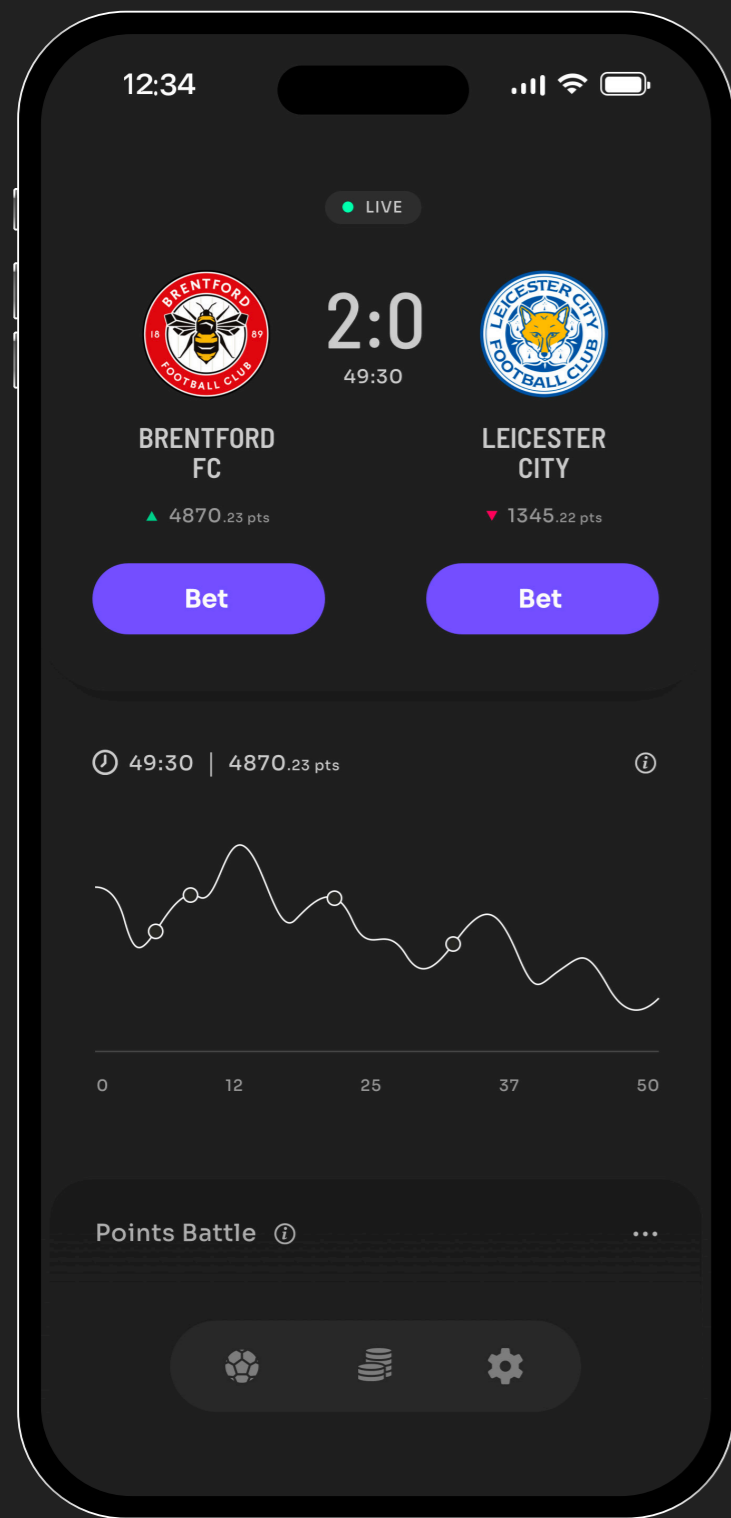

Matches Screen - Infinite Carousel View

Matches Screen - List View

Bet Screen - Compact View

Bet Screen - Expanded View

Match Screen - Before Bet

Matches Screen - After Bet

Bet Screen - Bet Info Expanded, Chart Tapped

Bet Screen - Live Stream Expanded

Matches Screen - Points Battle View

Settings Screen

Information Modal

Auto Cash Out Modal

My Bets Screen - Infinite Carousel View

My Bets Screen - List View

My Bets - History - Infinite Carousel View