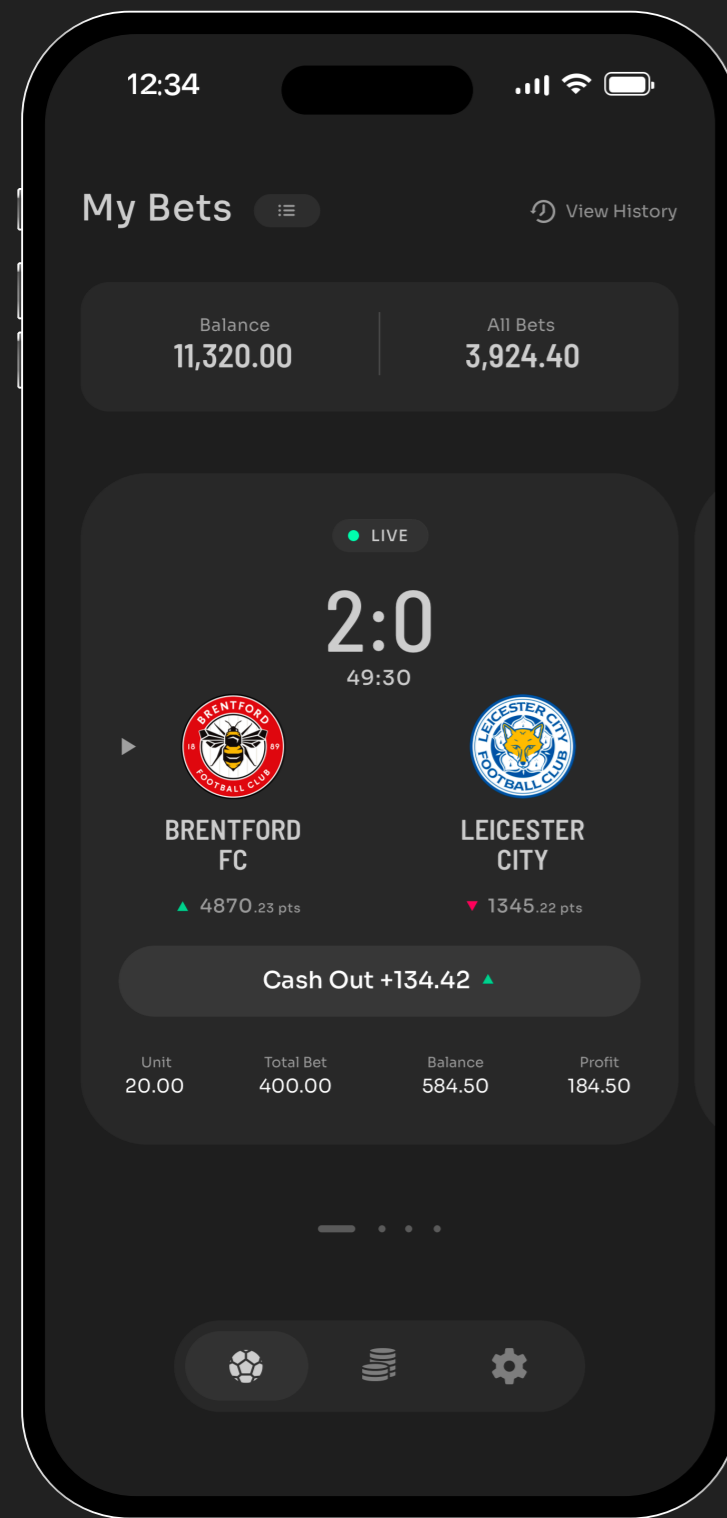

Matches Screen - Infinite Carousel View

Matches Screen - List View

Bet Screen - Compact View

Bet Screen - Expanded View

Match Screen - Before Bet

Matches Screen - After Bet

Bet Screen - Bet Info Expanded, Chart Tapped

Bet Screen - Live Stream Expanded

Matches Screen - Points Battle View

Settings Screen

Information Modal

Auto Cash Out Modal

My Bets Screen - Infinite Carousel View

My Bets Screen - List View

My Bets - History - Infinite Carousel View

My Bets - History - List View