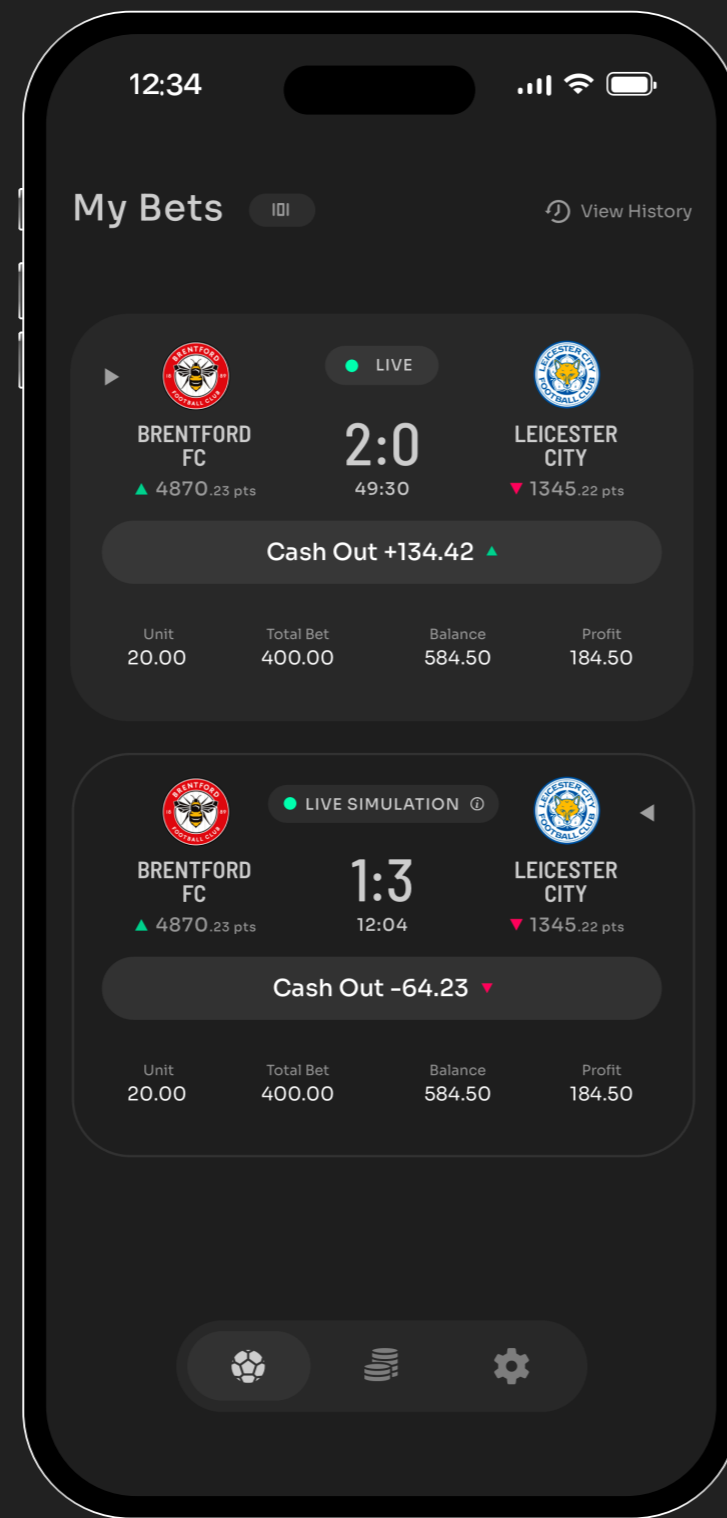

Matches Screen - Infinite Carousel View

Matches Screen - List View

Bet Screen - Compact View

Bet Screen - Expanded View

Match Screen - Before Bet

Matches Screen - After Bet

Bet Screen - Bet Info Expanded, Chart Tapped

Bet Screen - Live Stream Expanded

Matches Screen - Points Battle View

Settings Screen

Information Modal

Auto Cash Out Modal

My Bets Screen - Infinite Carousel View

My Bets Screen - List View

My Bets - History - Infinite Carousel View

My Bets - History - List View