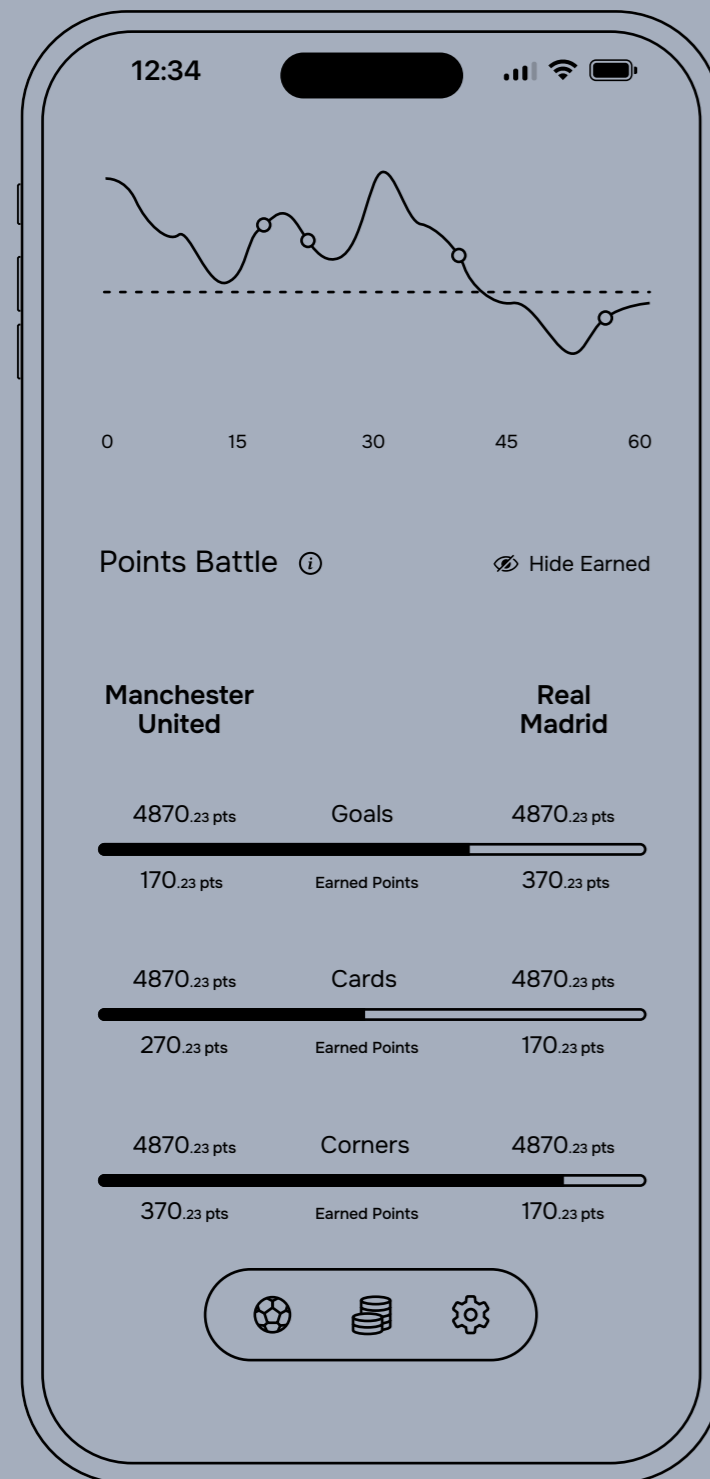

Matches Screen - Infinite Carousel View

Matches Screen - List View

Bet Screen - Compact View

Bet Screen - Expanded View

Match Screen - Before Bet

Match Screen - During Bet

Match Screen - Bet Info Expanded, Chart Hovered

Match Screen - Scrolled to Points Battle

Match Screen - Points Battle Expanded

Match Screen - Closed Statistics View

Match Screen - Expanded Statistics View

Information Modal

Match Screen - Live Stream Expanded

Match Screen - Live Stream and Bet Info Expanded

Settings Screen

Win / Lose Event Modal

My Bets Screen - Live Bets Infinite Carousel View

My Bets Screen - Live Bets List View

My Bets Screen - History Infinite Carousel View

My Bets Screen - History List View

Match Screen - Points Battle Expanded

Match Screen - Closed Statistics View

Match Screen - Expanded Statistics View

Information Modal