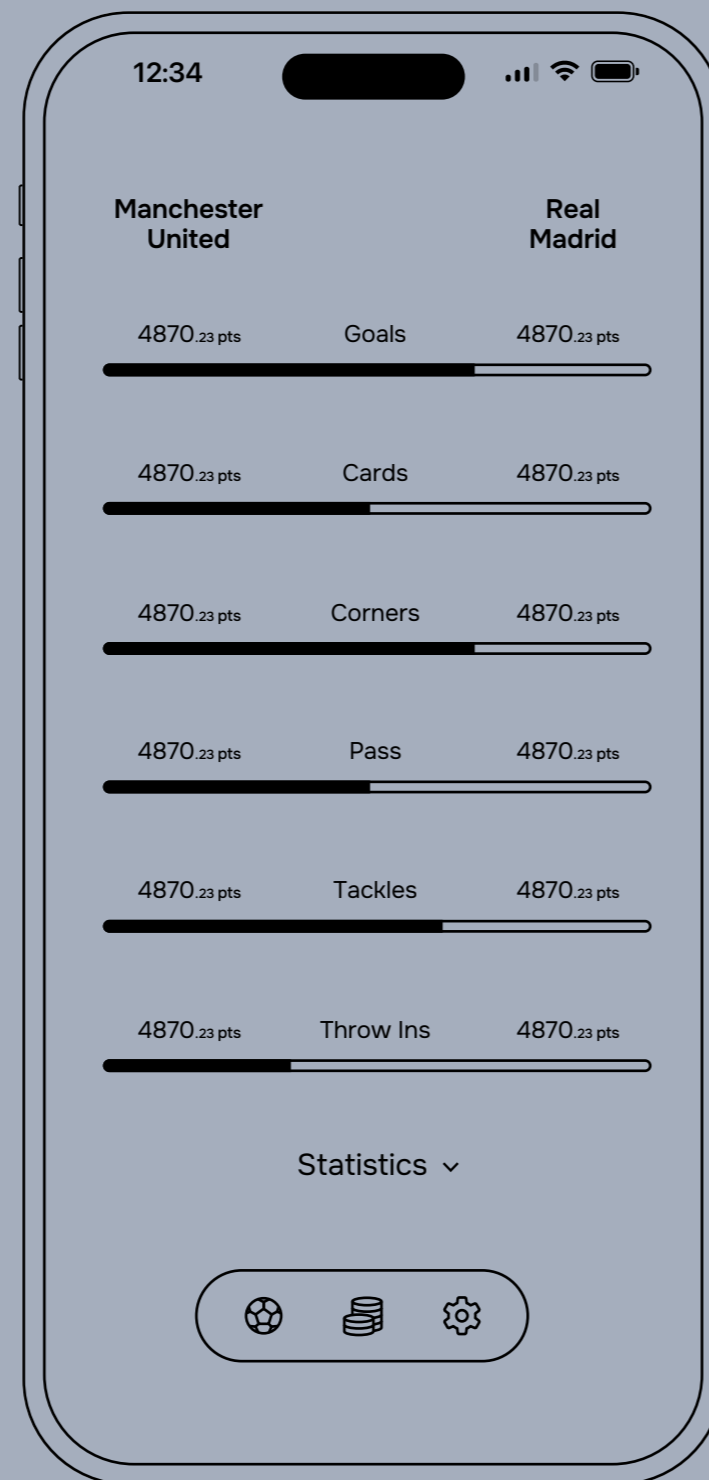

Matches Screen - Infinite Carousel View

Matches Screen - List View

Bet Screen - Compact View

Bet Screen - Expanded View

Match Screen - Before Bet

Match Screen - During Bet

Match Screen - Bet Info Expanded, Chart Hovered

Match Screen - Scrolled to Points Battle

Match Screen - Points Battle Expanded

Match Screen - Closed Statistics View

Match Screen - Expanded Statistics View

Information Modal

Match Screen - Live Stream Expanded

Match Screen - Live Stream and Bet Info Expanded

Settings Screen

Win / Lose Event Modal

My Bets Screen - Live Bets Infinite Carousel View

My Bets Screen - Live Bets List View

My Bets Screen - History Infinite Carousel View

My Bets Screen - History List View

Match Screen - Points Battle Expanded

Match Screen - Closed Statistics View

Match Screen - Expanded Statistics View

Information Modal