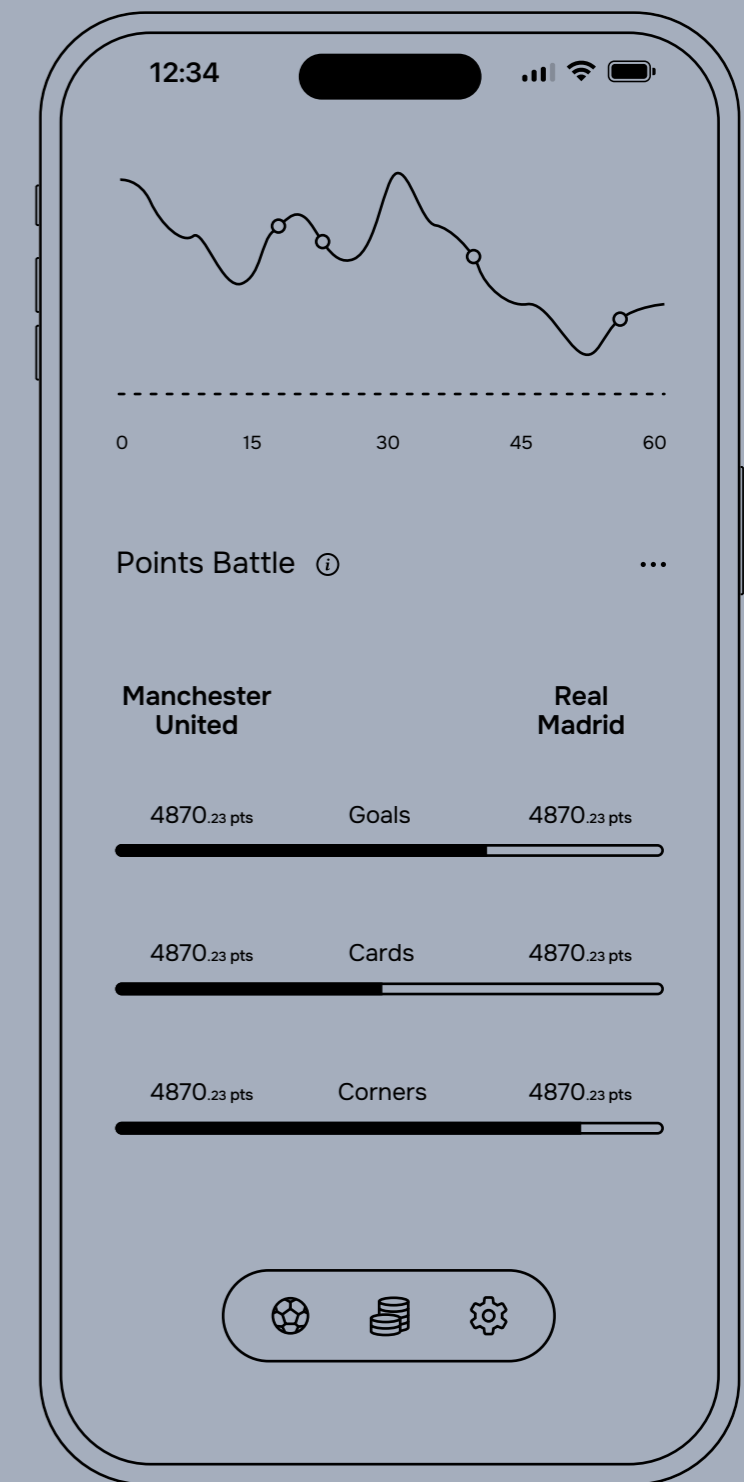

Matches Screen - Infinite Carousel View

Matches Screen - List View

Bet Screen - Compact View

Bet Screen - Expanded View

Match Screen - Before Bet

Match Screen - During Bet

Match Screen - Bet Info Expanded, Chart Hovered

Match Screen - Scrolled to Points Battle

Match Screen - Points Battle Expanded

Match Screen - Closed Statistics View

Match Screen - Expanded Statistics View

Information Modal

Match Screen - Live Stream Expanded

Match Screen - Live Stream and Bet Info Expanded

Settings Screen

Win / Lose Event Modal

My Bets Screen - Live Bets Infinite Carousel View

My Bets Screen - Live Bets List View

My Bets Screen - History Infinite Carousel View

My Bets Screen - History List View

Match Screen - Points Battle Expanded

Match Screen - Closed Statistics View

Match Screen - Expanded Statistics View

Information Modal