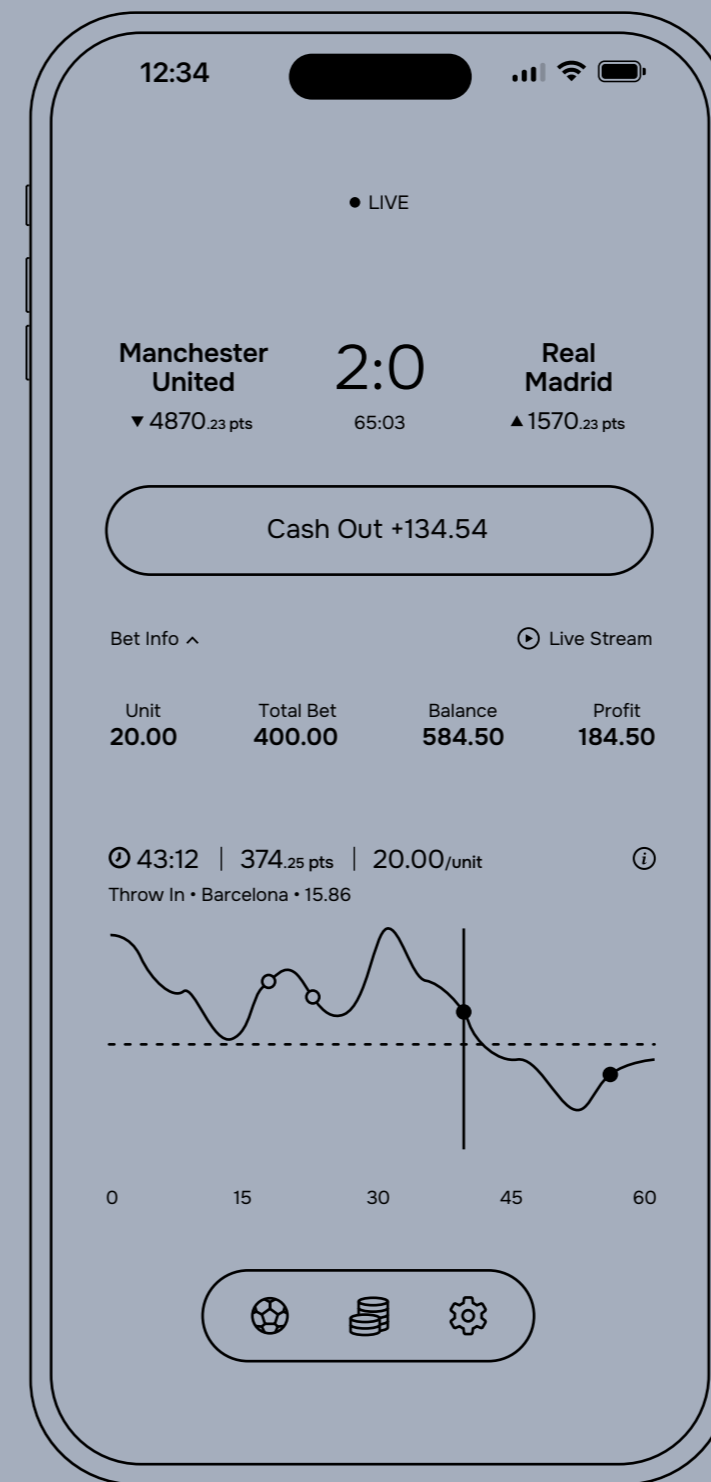

Matches Screen - Infinite Carousel View

Matches Screen - List View

Bet Screen - Compact View

Bet Screen - Expanded View

Match Screen - Before Bet

Match Screen - During Bet

Match Screen - Bet Info Expanded, Chart Hovered

Match Screen - Scrolled to Points Battle

Match Screen - Points Battle Expanded

Match Screen - Closed Statistics View

Match Screen - Expanded Statistics View

Information Modal

Match Screen - Live Stream Expanded

Match Screen - Live Stream and Bet Info Expanded

Settings Screen

Win / Lose Event Modal

My Bets Screen - Live Bets Infinite Carousel View

My Bets Screen - Live Bets List View

My Bets Screen - History Infinite Carousel View