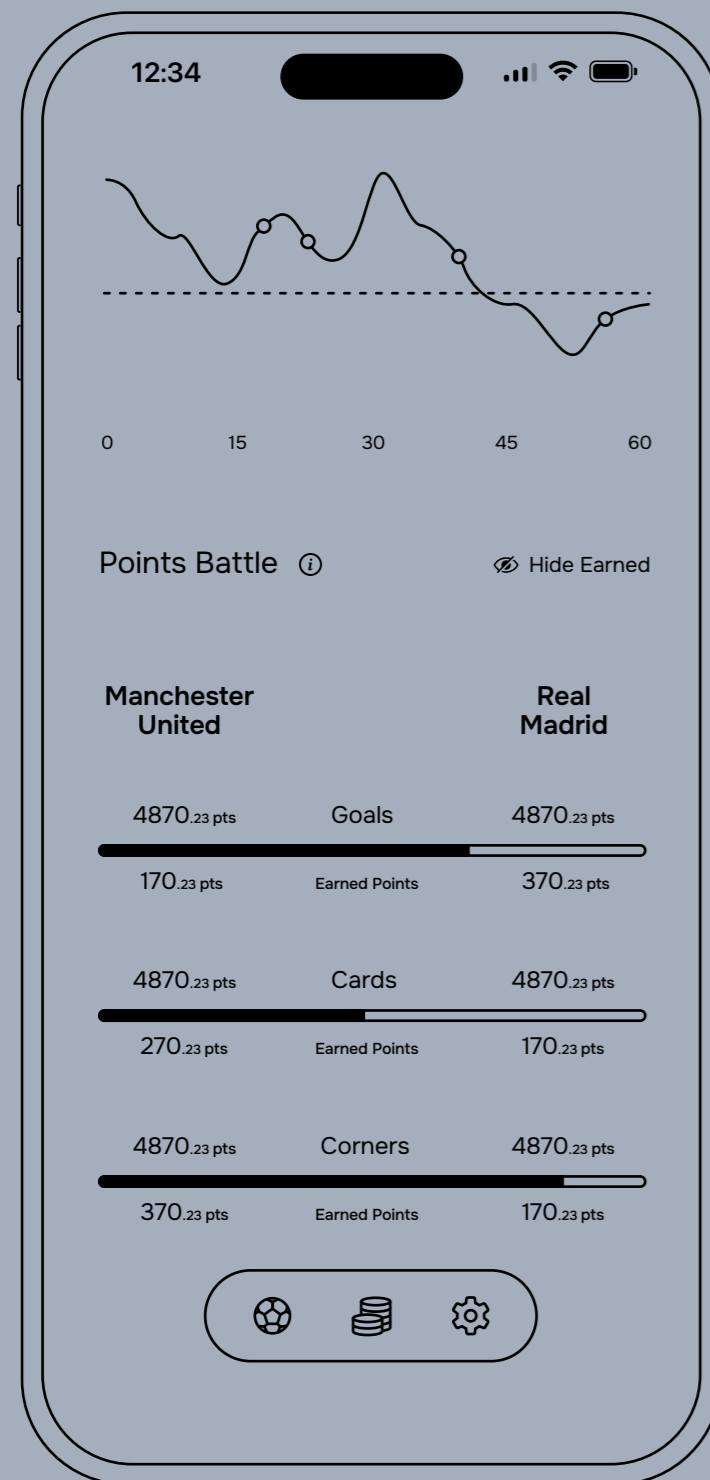

Matches Screen - Infinite Carousel View

Matches Screen - List View

Bet Screen - Compact View

Bet Screen - Expanded View

Match Screen - Before Bet

Match Screen - During Bet

Match Screen - Bet Info Expanded, Chart Hovered

Match Screen - Scrolled to Points Battle

Match Screen - Points Battle Expanded

Match Screen - Closed Statistics View

Match Screen - Expanded Statistics View

Information Modal

Match Screen - Live Stream Expanded

Match Screen - Live Stream and Bet Info Expanded

Settings Screen

Win / Lose Event Modal

My Bets Screen - Live Bets Infinite Carousel View

My Bets Screen - Live Bets List View

My Bets Screen - History Infinite Carousel View

My Bets Screen - History List View

Match Screen - Points Battle Expanded

Match Screen - Closed Statistics View

Match Screen - Expanded Statistics View

Information Modal