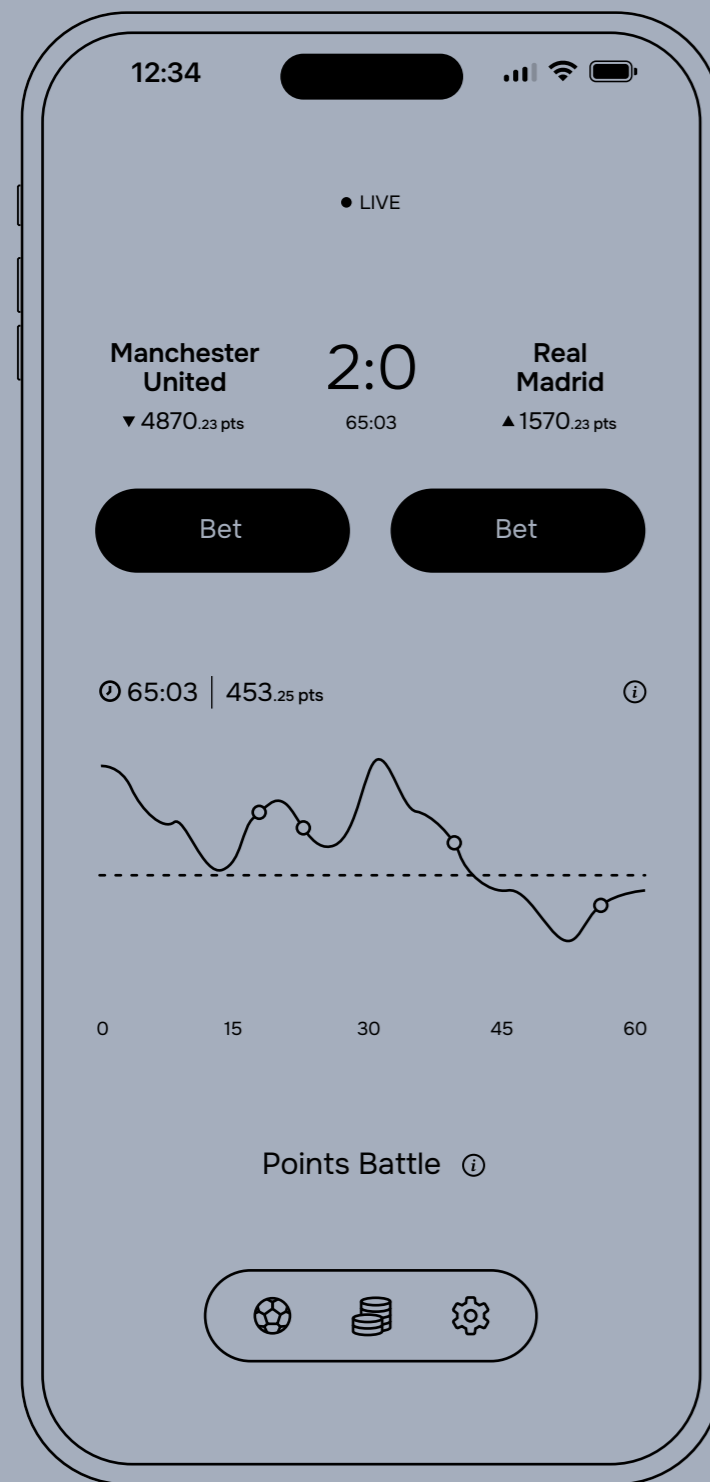

Matches Screen - Infinite Carousel View

Matches Screen - List View

Bet Screen - Compact View

Bet Screen - Expanded View

Match Screen - Before Bet

Match Screen - During Bet

Match Screen - Bet Info Expanded, Chart Hovered

Match Screen - Scrolled to Points Battle

Match Screen - Points Battle Expanded

Match Screen - Closed Statistics View

Match Screen - Expanded Statistics View

Information Modal

Match Screen - Live Stream Expanded

Match Screen - Live Stream and Bet Info Expanded

Settings Screen

Win / Lose Event Modal

My Bets Screen - Live Bets Infinite Carousel View

My Bets Screen - Live Bets List View

My Bets Screen - History Infinite Carousel View