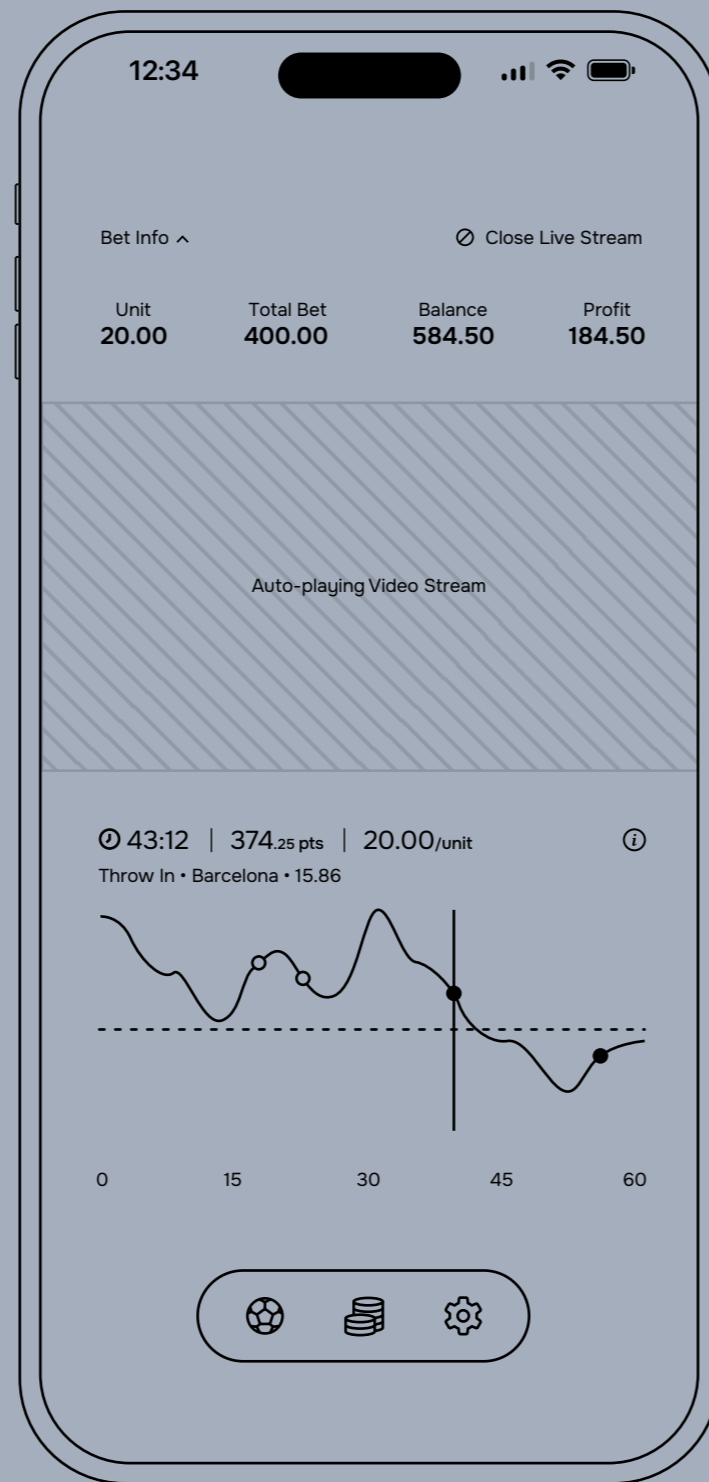

Matches Screen - Infinite Carousel View

Matches Screen - List View

Bet Screen - Compact View

Bet Screen - Expanded View

Match Screen - Before Bet

Match Screen - During Bet

Match Screen - Bet Info Expanded, Chart Hovered

Match Screen - Scrolled to Points Battle

Match Screen - Points Battle Expanded

Match Screen - Closed Statistics View

Match Screen - Expanded Statistics View

Information Modal

Match Screen - Live Stream Expanded

Match Screen - Live Stream and Bet Info Expanded

Settings Screen

Win / Lose Event Modal

My Bets Screen - Live Bets Infinite Carousel View

My Bets Screen - Live Bets List View

My Bets Screen - History Infinite Carousel View