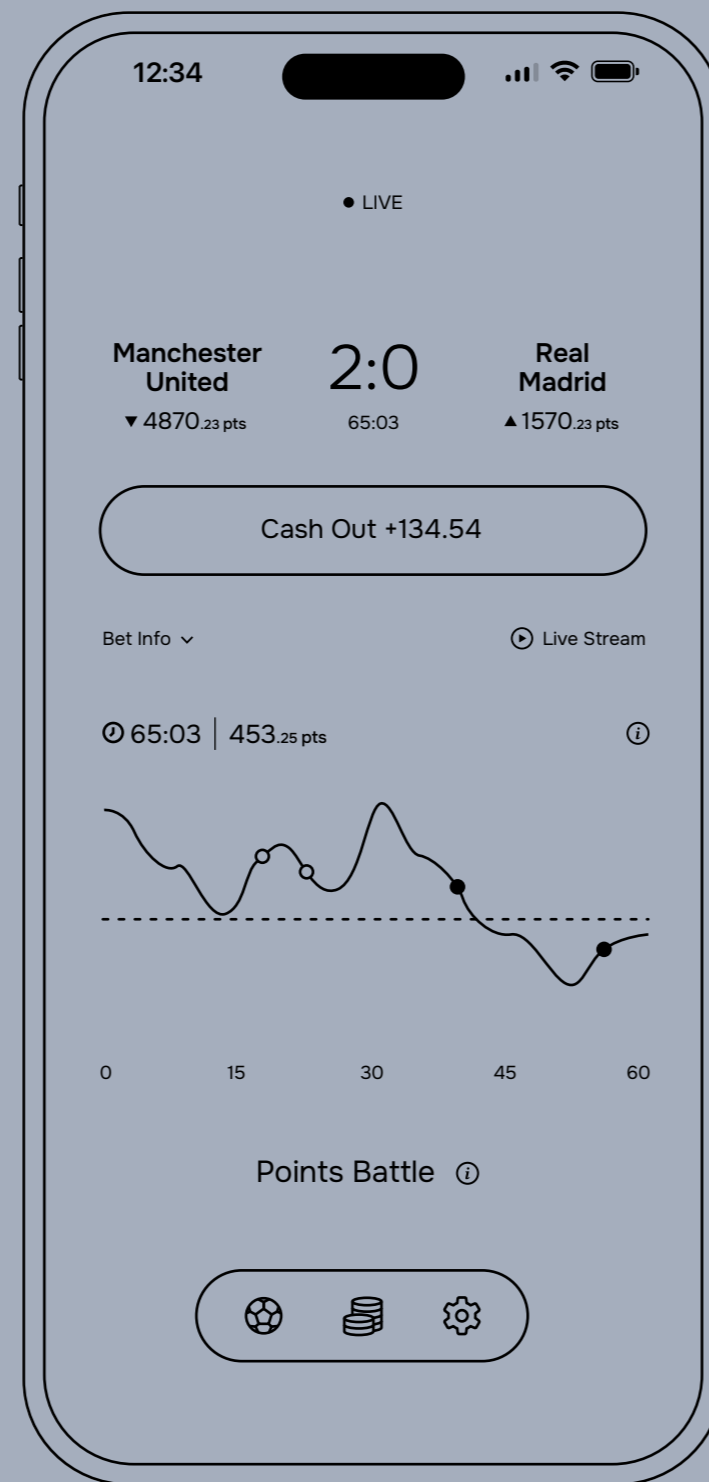

Matches Screen - Infinite Carousel View

Matches Screen - List View

Bet Screen - Compact View

Bet Screen - Expanded View

Match Screen - Before Bet

Match Screen - During Bet

Match Screen - Bet Info Expanded, Chart Hovered

Match Screen - Scrolled to Points Battle

Match Screen - Points Battle Expanded

Match Screen - Closed Statistics View

Match Screen - Expanded Statistics View

Information Modal

Match Screen - Live Stream Expanded

Match Screen - Live Stream and Bet Info Expanded

Settings Screen

Win / Lose Event Modal

My Bets Screen - Live Bets Infinite Carousel View

My Bets Screen - Live Bets List View

My Bets Screen - History Infinite Carousel View