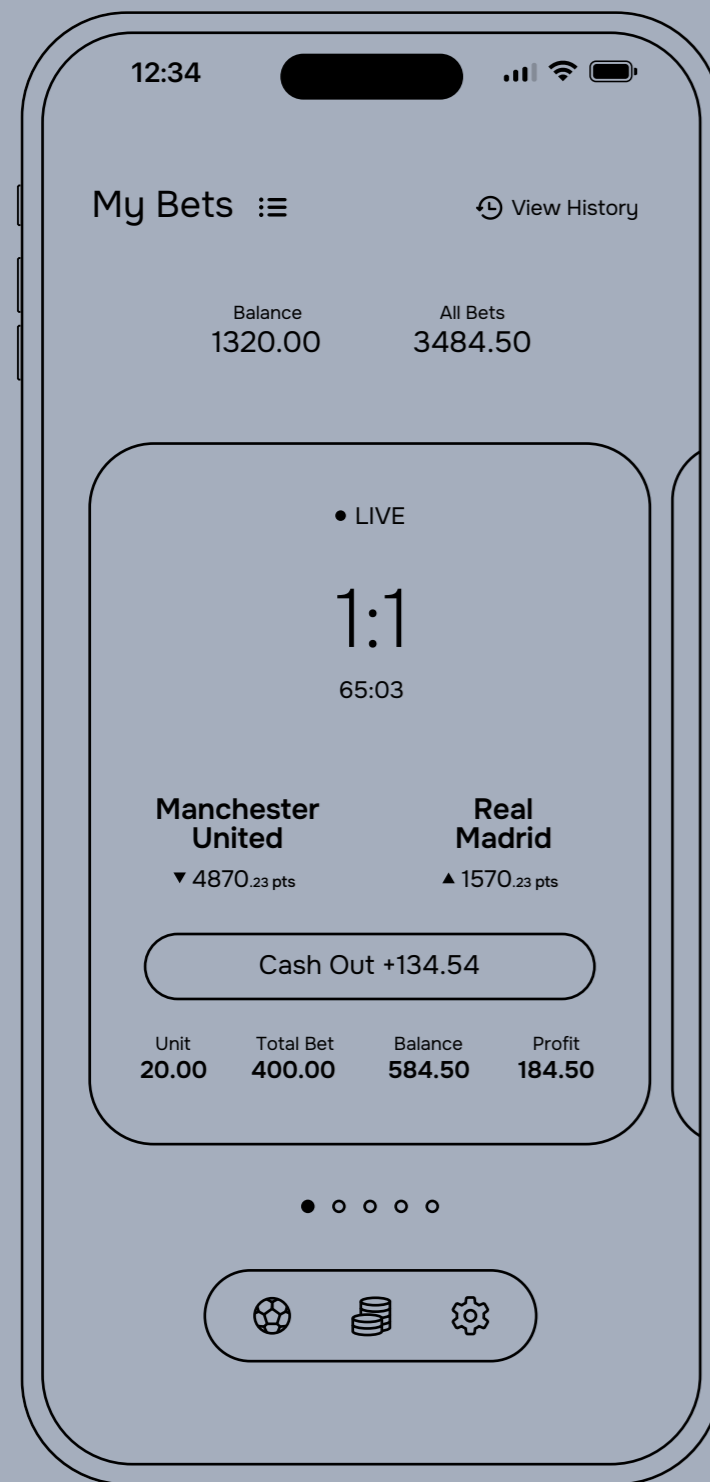

Matches Screen - Infinite Carousel View

Matches Screen - List View

Bet Screen - Compact View

Bet Screen - Expanded View

Match Screen - Before Bet

Match Screen - During Bet

Match Screen - Bet Info Expanded, Chart Hovered

Match Screen - Scrolled to Points Battle

Match Screen - Points Battle Expanded

Match Screen - Closed Statistics View

Match Screen - Expanded Statistics View

Information Modal

Match Screen - Live Stream Expanded

Match Screen - Live Stream and Bet Info Expanded

Settings Screen

Win / Lose Event Modal

My Bets Screen - Live Bets Infinite Carousel View

My Bets Screen - Live Bets List View

My Bets Screen - History Infinite Carousel View

My Bets Screen - History List View

Match Screen - Points Battle Expanded

Match Screen - Closed Statistics View

Match Screen - Expanded Statistics View

Information Modal