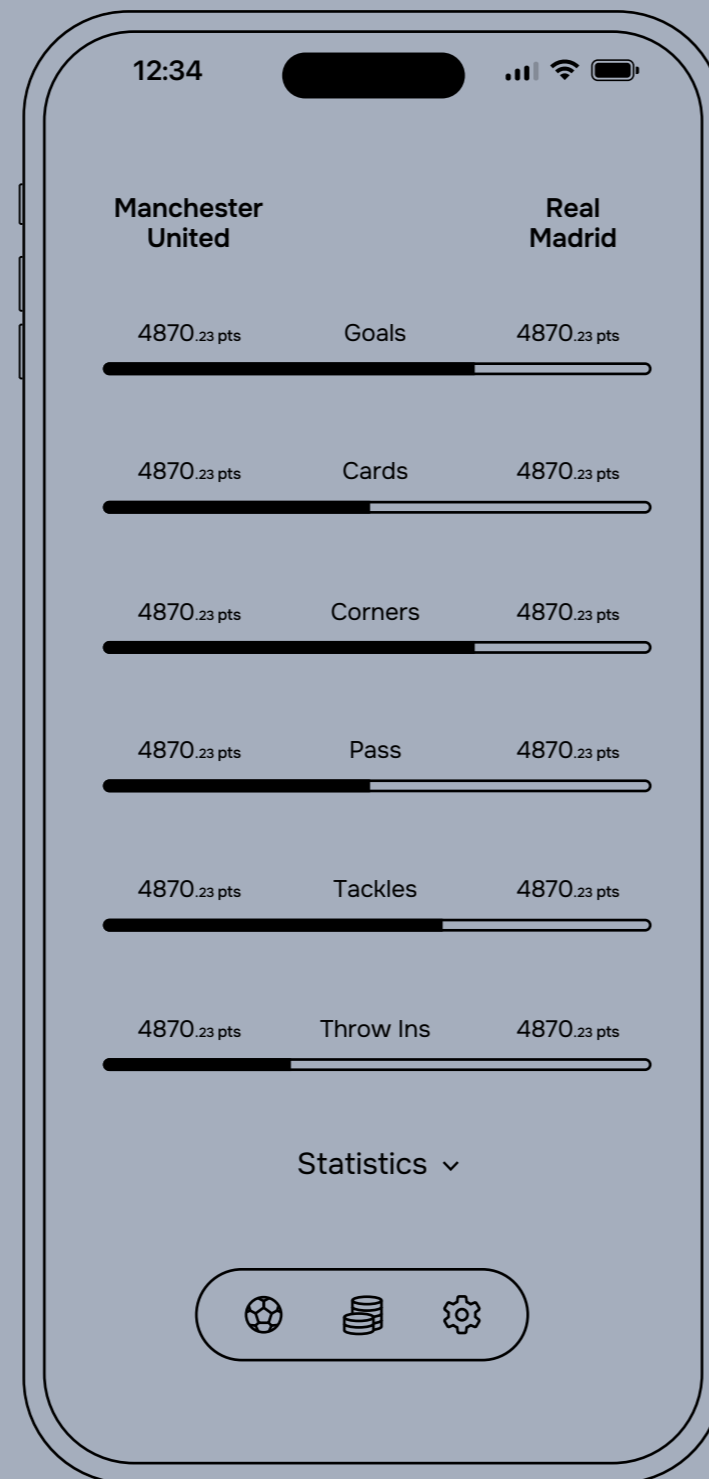

Matches Screen - Infinite Carousel View

Matches Screen - List View

Bet Screen - Compact View

Bet Screen - Expanded View

Match Screen - Before Bet

Match Screen - During Bet

Match Screen - Bet Info Expanded, Chart Hovered

Match Screen - Scrolled to Points Battle

Match Screen - Points Battle Expanded

Match Screen - Closed Statistics View

Match Screen - Expanded Statistics View

Information Modal

Match Screen - Live Stream Expanded

Match Screen - Live Stream and Bet Info Expanded

Settings Screen

Win / Lose Event Modal

My Bets Screen - Live Bets Infinite Carousel View

My Bets Screen - Live Bets List View

My Bets Screen - History Infinite Carousel View

My Bets Screen - History List View

Match Screen - Points Battle Expanded

Match Screen - Closed Statistics View

Match Screen - Expanded Statistics View

Information Modal